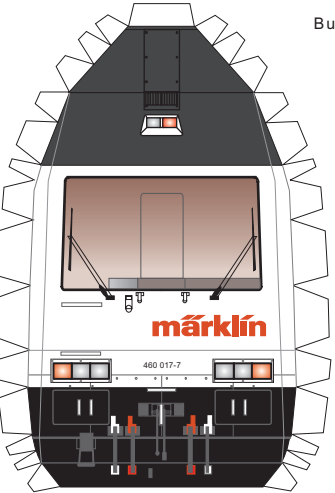

Supports for Buffers w/ Steps

Buffers w/ Steps

Right Side

Pantograph Compartment Floors

Trucks -Front

Engine - Back End

Engine - Front End

Swiss Federal Railways®
 SBB Class 460 (Re 4/4) "2000"
 ABB / SLM Electric Locomotive