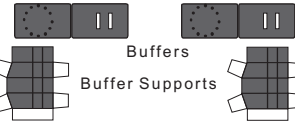

Antenna

glue rear partog.

glue front partog.

Wheel Sets

Front Rims

Engine Body Bottom

© Perceptions 3/95
Ithaca, New York USA
(607) 257-1537

Trucks -Back

Supports for Buffers w/ Steps

Buffers w/ Steps

Right Side

Pantograph Compartment Floors

Trucks -Front

Engine - Back End

Engine - Front End

Swiss Federal Railways®
 SBB Class 460 (Re 4/4) "2000"
 ABB / SLM Electric Locomotive